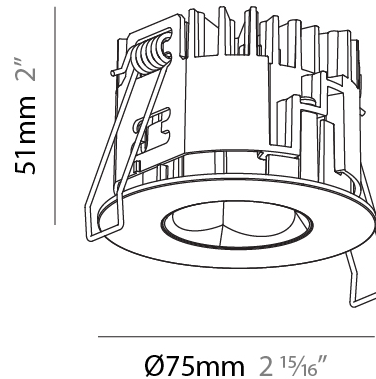

PHYSICAL

Aperture Sizes - Downlights: 1"
Shape: Round
Diameter (mm): 75
Diameter (in): 2 ¹⁵/₁₆
Height (mm): 51
Height (in): 2
Ceiling Thickness (mm): 1 - 25
Ceiling Thickness (in): 1/16 - 1 3/16
Min. Recessing Depth (mm): 55
Min. Recessing Depth (in): 2 ³/₁₆
Diffuser: Lens Pack - Spread Lens / Linear Spread Lens / Honeycomb Louver
Fixture Finish: SSR / BKV / CWI / CRY / HAB / UFT / ITA / RUA / FTG / MYG / LOD / PUS / FRO / FUP / KIA / POP / BLS / SPG / MEY / GOH / CHC / COM / ABZ / JAG / OBR / MOS / ROR
Fixture Material: Aluminum Die Cast
Cut-out Measurements: 68mm / 2 11/16" Diameter

ELECTRICAL

Lamp Type: LED (Zhaga Standard)
Input Wattage (W): 15
Total Output Wattage (W): 13.6
Dimming: Tri-Mode (Non-Dimming and Phase Dimming (120Vac only) and 0-10V Dimming)
Driver Included: No
Driver Location: Recessed Housing
Driver Type: Constant Current - Universal
Driver Class: Class 2
Input Voltage (V): 120 - 277
Constant Current (MA): 350

LED

Color Temperature (°K): 2700 / 3000 / 3500 / 4000
Max. Delivered Lumen (lm): 1375 / 1462 / 1531 / 1545
Nominal Lumen (lm): 1566 / 1665 / 1743 / 1759
CRI: >90 CRI
Lamp Life (hrs): 50000
Special LEDs offerings: Tunable White

OPTICAL

Reflector°: 50
Adjustability: Fixed

RATINGS AND CERTIFICATIONS

Certified By: Certified for North American Standards
IP rating: IP20