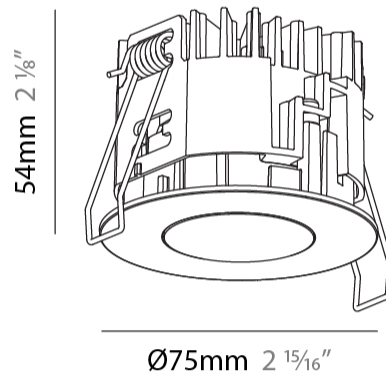

GENERAL

Series: Oiko Pro Round
Subseries: Oiko Pro Wallwash
Partner: Prolicht
Division: Architectural
Installation: Recessed
Product Type: Wallwash
Mounting Location: Ceiling
Light Distribution: Wallwash

PHYSICAL

Aperture Sizes - Downlights: 1"
Shape: Round
Diameter (mm): 75
Diameter (in): 2 ¹⁵/₁₆"
Height (mm): 54
Height (in): 2 ¹/₈"
Ceiling Thickness (mm): 1 - 25
Ceiling Thickness (in): 1/16 - 1 3/16
Min. Recessing Depth (mm): 60
Min. Recessing Depth (in): 2 ³/₈"
Fixture Finish: SSR / BKV / CWI / CRY / HAB / UFT / ITA / RUA / FTG / MYG / LOD / PUS / FRO / FUP / KIA / POP / BLS / SPG / MEY / GOH / CHC / COM / ABZ / JAG / OBR / MOS / ROR
Fixture Material: Aluminum Die Cast
Cut-out Measurements: 68mm / 2 11/16" Diameter

ELECTRICAL

Lamp Type: LED (Zhaga Standard)
Input Wattage (W): 14
Total Output Wattage (W): 12.7
Dimming: Dali Dimming / Matter
Driver Included: No
Driver Location: Recessed Housing
Driver Type: Constant Current - Universal (120Vac only for DALI driver)
Driver Class: Class 2
Input Voltage (V): 120 - 277
Constant Current (MA): 700

LED

Color Temperature (°K): 2700-6500 Tunable White
Max. Delivered Lumen (lm): 1159
Nominal Lumen (lm): 1460
CRI: >90 CRI
Lamp Life (hrs): 50000
Special LEDs offerings: Tunable White

OPTICAL

Adjustability: Fixed

RATINGS AND CERTIFICATIONS

Certified By: Certified for North American Standards
IP rating: IP54