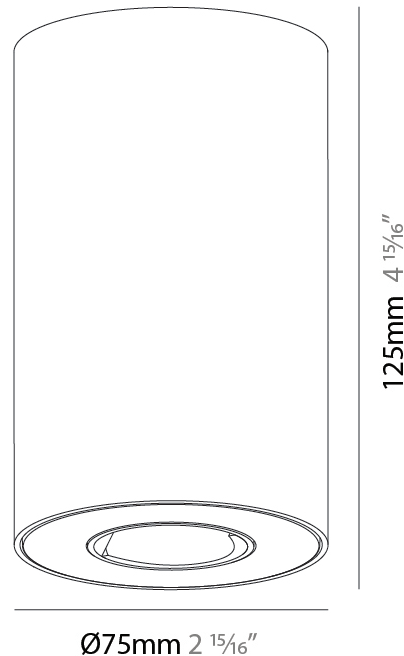

GENERAL

Series: Oiko Pro Round
Subseries: Oiko Pro Wallwash
Partner: Prolicht
Division: Architectural
Installation: Surface
Product Type: Wallwash
Mounting Location: Ceiling
Light Distribution: Direct

PHYSICAL

Shape: Cylinder
Diameter (mm): 75
Diameter (in): 2 ¹⁵/₁₆
Height (mm): 125
Height (in): 4 ¹⁵/₁₆
Weight (kg): 0.452
Fixture Finish: SSR / BKV / CWI / CRY / HAB / UFT / ITA / RUA / FTG / MYG / LOD / PUS / FRO / FUP / KIA / POP / BLS / SPG / MEY / GOH / CHC / COM / ABZ / JAG / OBR / MOS / ROR
Fixture Material: Metal

ELECTRICAL

Lamp Type: LED (Zhaga Standard)
Input Wattage (W): 13
Total Output Wattage (W): 11.8
Dimming: Non-Dimming / Phase Dimming (120vac Only)
Driver Included: Yes
Driver Location: Integrated
Driver Type: Constant Current - Universal
Driver Class: Class 2
Input Voltage (V): 120 - 277
Upon Request: Remote: 0-10Vdc dimming / Phase dimming 120Vac / Non-dimming 120/277Vac (No Cover Plate)

LED

Color Temperature (°K): 2700 / 3000 / 3500 / 4000
Max. Delivered Lumen (lm): 1244 / 1220 / 1278 / 1289
Nominal Lumen (lm): 1473 / 1468 / 1538 / 1552
CRI: >90 CRI
Lamp Life (hrs): 50000

OPTICAL

Adjustability: Fixed

RATINGS AND CERTIFICATIONS

Certified By: Certified for North American Standards
IP rating: IP20