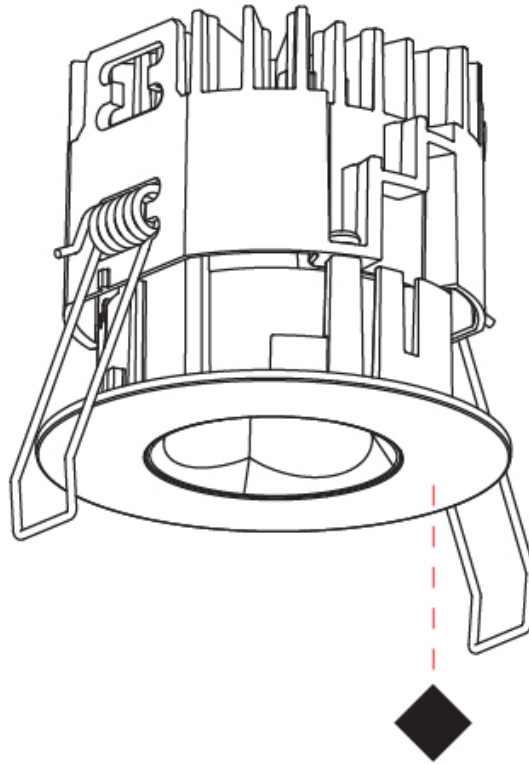

OIKO PRO ROUND FIXED RECESSED

A35867-

PROJECT _____

TYPE _____

SPECIFIER _____

QUANTITY _____

DATE _____