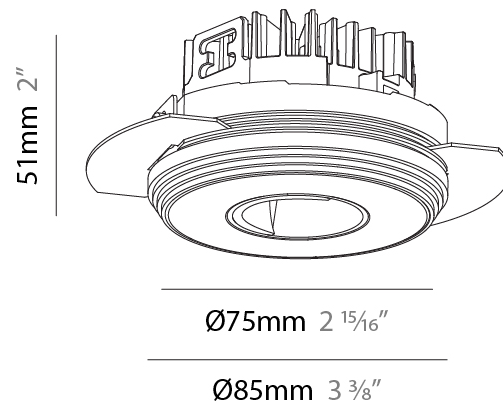

GENERAL

Series: Oiko Pro Round
Subseries: Oiko Pro Round Wallwash
Partner: Prolicht
Division: Architectural
Installation: Trimless
Product Type: Wallwash
Mounting Location: Ceiling
Light Distribution: Direct

PHYSICAL

Shape: Round
Diameter (mm): 75
Diameter (in): 2 ¹⁵/₁₆
Height (mm): 51
Height (in): 2
Ceiling Thickness (mm): 1 - 25
Ceiling Thickness (in): 1/16 - 1 3/16
Min. Recessing Depth (mm): 55
Min. Recessing Depth (in): 2 ³/₁₆
Fixture Finish: SSR / BKV / CWI / CRY / HAB / UFT / ITA / RUA / FTG / MYG / LOD / PUS / FRO / FUP / KIA / POP / BLS / SPG / MEY / GOH / CHC / COM / ABZ / JAG / OBR / MOS / ROR
Fixture Material: Aluminum Die Cast
Cut-out Measurements: 86mm / 3 3/8" Diameter

ELECTRICAL

Lamp Type: LED (Zhaga Standard)
Input Wattage (W): 15
Total Output Wattage (W): 13.6
Dimming: Tri-Mode (Non-Dimming and Phase Dimming (120Vac only) and 0-10V Dimming)
Driver Included: No
Driver Location: Recessed Housing
Driver Type: Constant Current - Universal
Driver Class: Class 2
Input Voltage (V): 120 - 277
Constant Current (MA): 350

LED

Color Temperature (°K): 2700 / 3000 / 3500 / 4000
Max. Delivered Lumen (lm): 1302 / 1383 / 1449 / 1462
Nominal Lumen (lm): 1566 / 1665 / 1743 / 1759
CRI: >93 CRI
Lamp Life (hrs): 50000

OPTICAL

Adjustability: Fixed

RATINGS AND CERTIFICATIONS

Certified By: Certified for North American Standards
IP rating: IP20