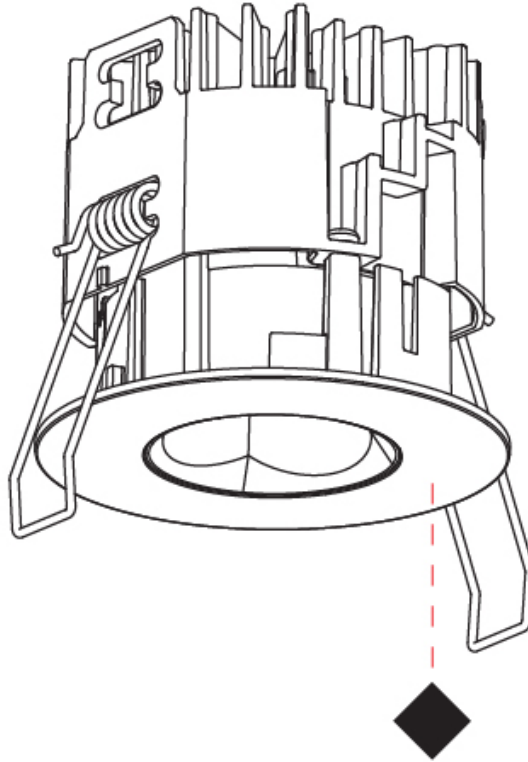

OIKO PRO ROUND FIXED RECESSED

A35866-

PROJECT _____

TYPE _____

SPECIFIER _____

QUANTITY _____

DATE _____

A