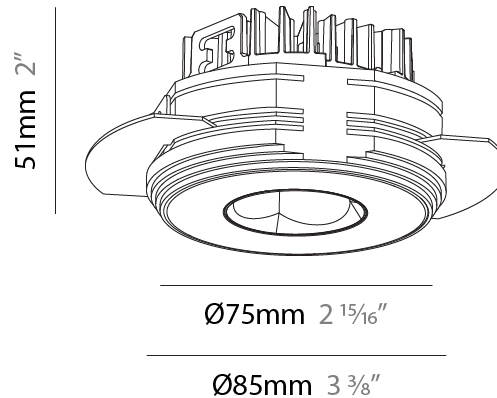

PHYSICAL

Aperture Sizes - Downlights: 1"
Shape: Round
Diameter (mm): 75
Diameter (in): 2 ¹⁵/₁₆
Height (mm): 51
Height (in): 2
Ceiling Thickness (mm): 10 / 12.5 / 15 / 25
Ceiling Thickness (in): 3/8 or 1/2 or 9/16 or 1
Min. Recessing Depth (mm): 60
Min. Recessing Depth (in): 2 ³/₈
Diffuser: Lens Pack - Spread Lens / Linear Spread Lens / Honeycomb Louver
Fixture Finish: SSR / BKV / CWI / CRY / HAB / UFT / ITA / RUA / FTG / MYG / LOD / PUS / FRO / FUP / KIA / POP / BLS / SPG / MEY / GOH / CHC / COM / ABZ / JAG / OBR / MOS / ROR
Fixture Material: Aluminum Die Cast
Cut-out Measurements: 68mm / 2 11/16" Diameter

ELECTRICAL

Lamp Type: LED (Zhaga Standard)
Input Wattage (W): 15
Total Output Wattage (W): 13.6
Dimming: Tri-Mode (Non-Dimming and Phase Dimming (120Vac only) and 0-10V Dimming)
Driver Included: No
Driver Location: Recessed Housing
Driver Type: Constant Current - Universal
Driver Class: Class 2
Input Voltage (V): 120 - 277
Constant Current (MA): 350

LED

Color Temperature (°K): 2700 / 3000 / 3500 / 4000
Max. Delivered Lumen (lm): 1375 / 1462 / 1531 / 1545
Nominal Lumen (lm): 1566 / 1665 / 1743 / 1759
CRI: >90 CRI
Lamp Life (hrs): 50000

OPTICAL

Reflector°: 50
Adjustability: Fixed

RATINGS AND CERTIFICATIONS

Certified By: Certified for North American Standards
IP rating: IP20