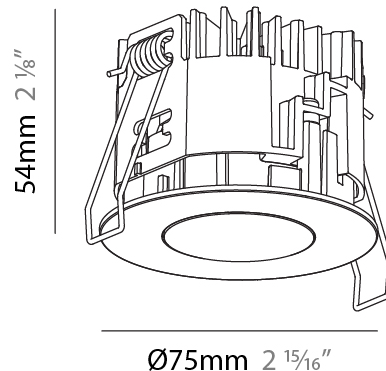

GENERAL

Series: Oiko Pro Round
Subseries: Oiko Pro Wallwash
Partner: Prolicht
Division: Architectural
Installation: Recessed
Product Type: Wallwash
Mounting Location: Ceiling
Light Distribution: Wallwash

PHYSICAL

Aperture Sizes - Downlights: 1"
Shape: Round
Diameter (mm): 75
Diameter (in): 2 ¹⁵/₁₆"
Height (mm): 54
Height (in): 2 ¹/₈"
Ceiling Thickness (mm): 1 - 25
Ceiling Thickness (in): 1/16 - 1 3/16
Min. Recessing Depth (mm): 60
Min. Recessing Depth (in): 2 ³/₈"
Fixture Finish: SSR / BKV / CWI / CRY / HAB / UFT / ITA / RUA / FTG / MYG / LOD / PUS / FRO / FUP / KIA / POP / BLS / SPG / MEY / GOH / CHC / COM / ABZ / JAG / OBR / MOS / ROR
Fixture Material: Aluminum Die Cast
Cut-out Measurements: 68mm / 2 11/16" Diameter

ELECTRICAL

Lamp Type: LED (Zhaga Standard)
Input Wattage (W): 15.1
Total Output Wattage (W): 13.6
Dimming: Non-Dimming / 0-10V Dimming / Phase Dimming / DALI Dimming / MATTER Dimming
Driver Included: No
Driver Location: Recessed Housing
Driver Type: Constant Current - Universal
Driver Class: Class 2
Input Voltage (V): 120 - 277
Constant Current (MA): 350

LED

Color Temperature (°K): 2700 / 3000 / 3500 / 4000
Max. Delivered Lumen (lm): 1247 / 1325 / 1388 / 1400
Nominal Lumen (lm): 1566 / 1665 / 1743 / 1759
CRI: >90 CRI
Lamp Life (hrs): 50000

OPTICAL

Adjustability: Fixed

RATINGS AND CERTIFICATIONS

Certified By: Certified for North American Standards
IP rating: IP54