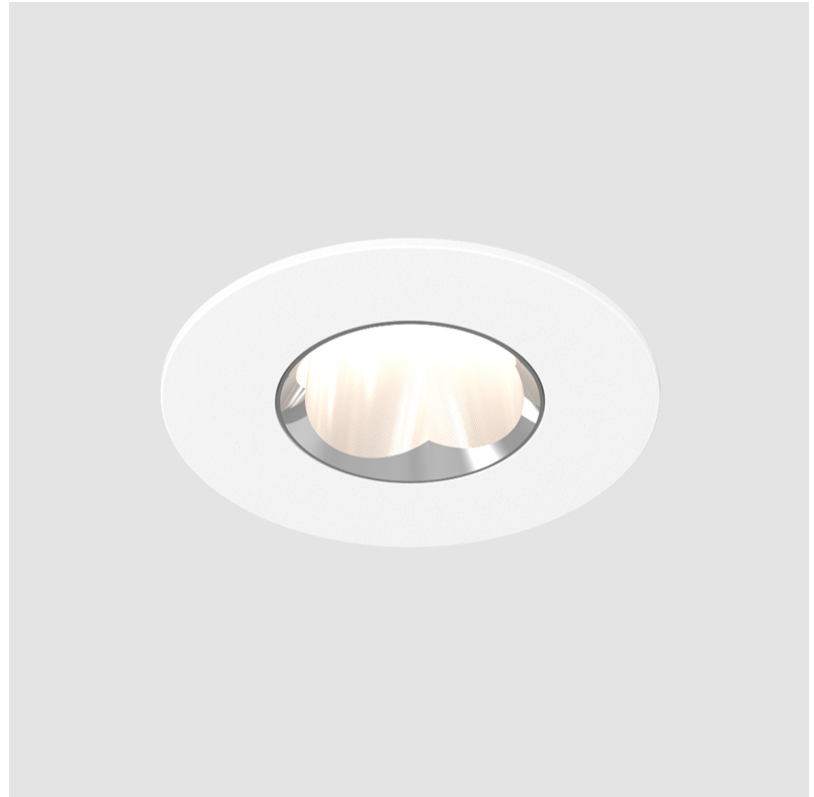

PHYSICAL

Aperture Sizes - Downlights: 1"
Shape: Round
Diameter (mm): 75
Diameter (in): 2 15/16
Height (mm): 43
Height (in): 1 11/16
Ceiling Thickness (mm): 1 - 25
Ceiling Thickness (in): 1/16 - 1 3/16
Min. Recessing Depth (mm): 50
Min. Recessing Depth (in): 1 15/16
Diffuser: Lens Pack - Spread Lens / Linear Spread Lens / Honeycomb Louver
Fixture Finish: SSR / BKV / CWI / CRY / HAB / UFT / ITA / RUA / FTG / MYG / LOD / PUS / FRO / FUP / KIA / POP / BLS / SPG / MEY / GOH / CHC / COM / ABZ / JAG / OBR / MOS / ROR
Fixture Material: Aluminum Die Cast
Cut-out Measurements: 68mm / 2 11/16" Diameter

ELECTRICAL

Lamp Type: LED (Zhaga Standard)
Input Wattage (W): 15
Total Output Wattage (W): 13.6
Dimming: Tri-Mode (Non-Dimming and Phase Dimming (120Vac only) and 0-10V Dimming)
Driver Included: No
Driver Location: Recessed Housing
Driver Type: Constant Current - Universal
Driver Class: Class 2
Input Voltage (V): 120 - 277
Constant Current (MA): 350

LED

Color Temperature (°K): 2700 / 3000 / 3500 / 4000
Max. Delivered Lumen (lm): 1464 / 1556 / 1630 / 1645
Nominal Lumen (lm): 1566 / 1665 / 1743 / 1759
CRI: >90 CRI
Lamp Life (hrs): 50000

OPTICAL

Reflector: 60
Adjustability: Fixed

RATINGS AND CERTIFICATIONS

Certified By: Certified for North American Standards
IP rating: IP20