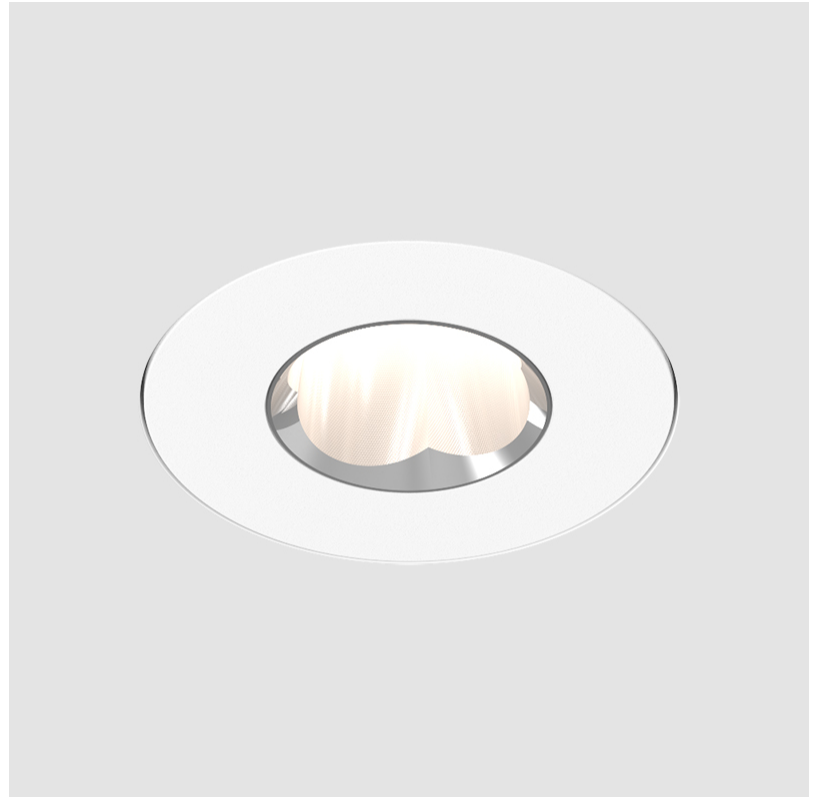

PHYSICAL

Aperture Sizes - Downlights: 1"
Shape: Round
Diameter (mm): 75
Diameter (in): 2 15/16
Height (mm): 65
Height (in): 2 9/16
Ceiling Thickness (mm): 10 / 12.5 / 15 / 25
Ceiling Thickness (in): 3/8 or 1/2 or 9/16 or 1
Min. Recessing Depth (mm): 70
Min. Recessing Depth (in): 2 3/4
Diffuser: Lens Pack - Spread Lens / Linear Spread Lens / Honeycomb Louver
Fixture Finish: SSR / BKV / CWI / CRY / HAB / UFT / ITA / RUA / FTG / MYG / LOD / PUS / FRO / FUP / KIA / POP / BLS / SPG / MEY / GOH / CHC / COM / ABZ / JAG / OBR / MOS / ROR
Fixture Material: Aluminum Die Cast
Cut-out Measurements: 86mm / 2 11/16" Diameter

ELECTRICAL

Lamp Type: LED (Zhaga Standard)
Input Wattage (W): 14
Total Output Wattage (W): 12.7
Dimming: Dali Dimming
Driver Included: No
Driver Location: Recessed Housing
Driver Type: Constant Current - Universal (120Vac only for DALI driver)
Driver Class: Class 2
Input Voltage (V): 120 - 277
Constant Current (MA): 700

LED

Color Temperature (°K): 2700-6500 Tunable White
Max. Delivered Lumen (lm): 1129
Nominal Lumen (lm): 1460
CRI: >90 CRI
Lamp Life (hrs): 50000
Special LEDs offerings: Tunable White

OPTICAL

Reflector°: 36
Adjustability: Fixed

RATINGS AND CERTIFICATIONS

Certified By: Certified for North American Standards
IP rating: IP20