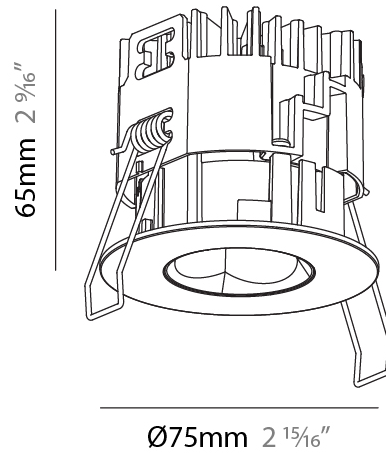

PHYSICAL

Aperture Sizes - Downlights: 1"
Shape: Round
Diameter (mm): 75
Diameter (in): 2 15/16
Height (mm): 65
Height (in): 2 9/16
Ceiling Thickness (mm): 1 - 25
Ceiling Thickness (in): 1/16 - 1 3/16
Min. Recessing Depth (mm): 70
Min. Recessing Depth (in): 2 3/4
Diffuser: Lens Pack - Spread Lens / Linear Spread Lens / Honeycomb Louver
Fixture Finish: SSR / BKV / CWI / CRY / HAB / UFT / ITA / RUA / FTG / MYG / LOD / PUS / FRO / FUP / KIA / POP / BLS / SPG / MEY / GOH / CHC / COM / ABZ / JAG / OBR / MOS / ROR
Fixture Material: Aluminum Die Cast
Cut-out Measurements: 68mm / 2 11/16" Diameter

ELECTRICAL

Lamp Type: LED (Zhaga Standard)
Input Wattage (W): 16
Total Output Wattage (W): 14.6
Dimming: Tri-Mode (Non-Dimming and Phase Dimming (120Vac only) and 0-10V Dimming)
Driver Included: No
Driver Location: Recessed Housing
Driver Type: Constant Current - Universal
Driver Class: Class 2
Housing: See Components
Input Voltage (V): 120 - 277
Constant Current (MA): 350

LED

Color Temperature (°K): 2700 / 3000 / 3500 / 4000
Max. Delivered Lumen (lm): 1067 / 1150 / 1217 / 1220
Nominal Lumen (lm): 1393 / 1501 / 1589 / 1592
CRI: >90 CRI
Lamp Life (hrs): 50000

OPTICAL

Reflector°: 14
Adjustability: Fixed

RATINGS AND CERTIFICATIONS

Certified By: Certified for North American Standards
IP rating: IP44