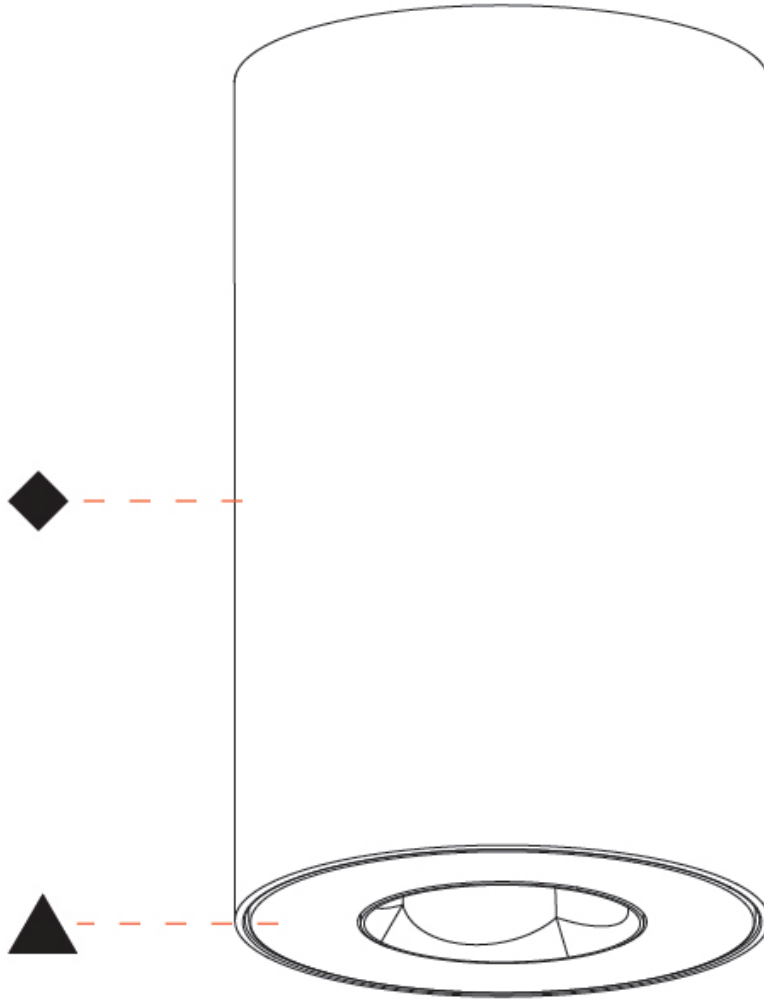

OIKO PRO ROUND SURFACE

A3D233-

PROJECT _____

TYPE _____

SPECIFIER _____

QUANTITY _____

DATE _____