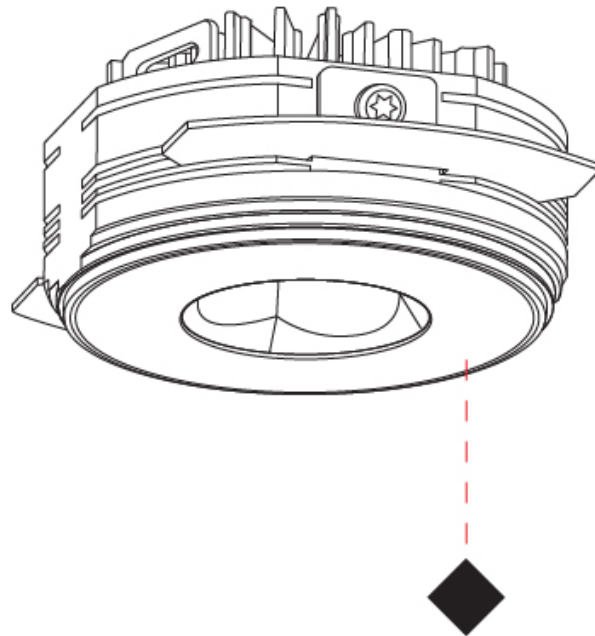

OIKO PRO ROUND FIXED TRIMLESS

A35880-

PROJECT _____

TYPE _____

SPECIFIER _____

QUANTITY _____

DATE _____

A