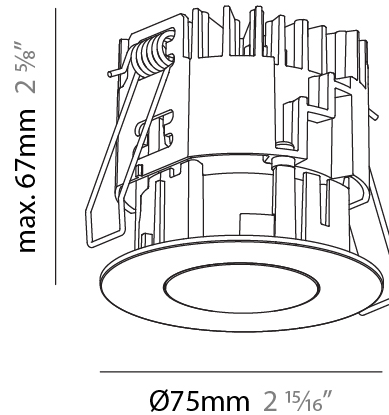

PHYSICAL

Aperture Sizes - Downlights: 1"
Shape: Round
Diameter (mm): 75
Diameter (in): 2 ¹⁵/₁₆
Height (mm): 67
Height (in): 2 ⁵/₈
Ceiling Thickness (mm): 1 - 25
Ceiling Thickness (in): 1/16 - 1 3/16
Min. Recessing Depth (mm): 75
Min. Recessing Depth (in): 2 ¹⁵/₁₆
Diffuser: Lens Pack - Spread Lens / Linear Spread Lens / Honeycomb Louver
Fixture Finish: SSR / BKV / CWI / CRY / HAB / UFT / ITA / RUA / FTG / MYG / LOD / PUS / FRO / FUP / KIA / POP / BLS / SPG / MEY / GOH / CHC / COM / ABZ / JAG / OBR / MOS / ROR
Fixture Material: Aluminum Die Cast
Cut-out Measurements: 68mm / 2 11/16" Diameter

ELECTRICAL

Lamp Type: LED (Zhaga Standard)
Input Wattage (W): 16
Total Output Wattage (W): 14.6
Dimming: Tri-Mode (Non-Dimming and Phase Dimming (120Vac only) and 0-10V Dimming)
Driver Included: No
Driver Location: Recessed Housing
Driver Type: Constant Current - Universal
Driver Class: Class 2
Input Voltage (V): 120 - 277
Constant Current (MA): 350

LED

Color Temperature (°K): 2700 / 3000 / 3500 / 4000
Max. Delivered Lumen (lm): 1017 / 1096 / 1160 / 1162
Nominal Lumen (lm): 1393 / 1501 / 1589 / 1592
CRI: >90 CRI
Lamp Life (hrs): 50000

OPTICAL

Reflector: 16
Adjustability: Fixed

RATINGS AND CERTIFICATIONS

Certified By: Certified for North American Standards
IP rating: IP54