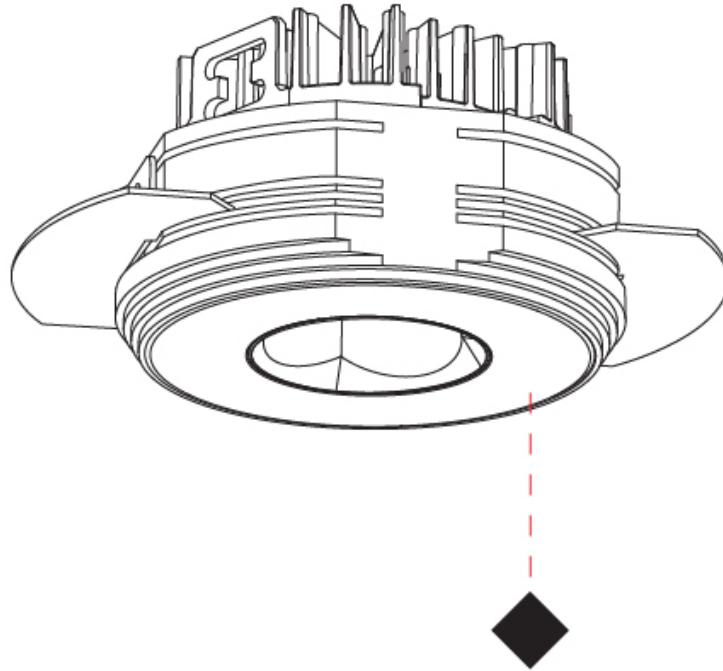

OIKO PRO ROUND FIXED TRIMLESS

A35879-

PROJECT _____

TYPE _____

SPECIFIER _____

QUANTITY _____

DATE _____