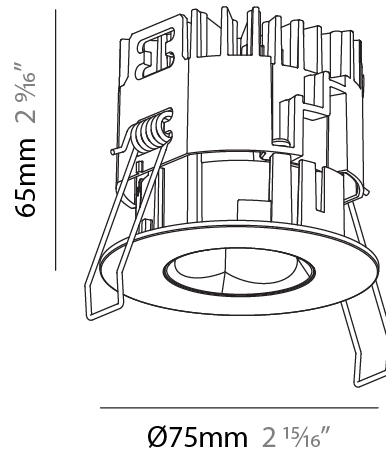

PHYSICAL

Aperture Sizes - Downlights: 1"
Shape: Round
Diameter (mm): 75
Diameter (in): 2 15/16
Height (mm): 65
Height (in): 2 9/16
Ceiling Thickness (mm): 1 - 25
Ceiling Thickness (in): 1/16 - 1 3/16
Min. Recessing Depth (mm): 70
Min. Recessing Depth (in): 2 3/4
Diffuser: Lens Pack - Spread Lens / Linear Spread Lens / Honeycomb Louver
Fixture Finish: SSR / BKV / CWI / CRY / HAB / UFT / ITA / RUA / FTG / MYG / LOD / PUS / FRO / FUP / KIA / POP / BLS / SPG / MEY / GOH / CHC / COM / ABZ / JAG / OBR / MOS / ROR
Fixture Material: Aluminum Die Cast
Cut-out Measurements: 68mm / 2 11/16" Diameter

ELECTRICAL

Lamp Type: LED (Zhaga Standard)
Input Wattage (W): 16
Total Output Wattage (W): 14.6
Dimming: Tri-Mode (Non-Dimming and Phase Dimming (120Vac only) and 0-10V Dimming)
Driver Included: No
Driver Location: Recessed Housing
Driver Type: Constant Current - Universal
Driver Class: Class 2
Housing: See Components
Input Voltage (V): 120 - 277
Constant Current (MA): 350

LED

Color Temperature (°K): 2700 / 3000 / 3500 / 4000
Max. Delivered Lumen (lm): 1067 / 1150 / 1217 / 1220
Nominal Lumen (lm): 1393 / 1501 / 1589 / 1592
CRI: >90 CRI
Lamp Life (hrs): 50000

OPTICAL

Reflector°: 14
Adjustability: Fixed

RATINGS AND CERTIFICATIONS

Certified By: Certified for North American Standards
IP rating: IP44