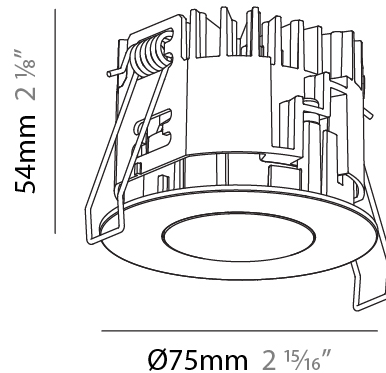

GENERAL

Series: Oiko Pro Round
Subseries: Oiko Pro Wallwash
Partner: Prolicht
Division: Architectural
Installation: Recessed
Product Type: Wallwash
Mounting Location: Ceiling
Light Distribution: Wallwash

PHYSICAL

Aperture Sizes - Downlights: 1"
Shape: Round
Diameter (mm): 75
Diameter (in): 2 ¹⁵/₁₆
Height (mm): 54
Height (in): 2 ¹/₈
Ceiling Thickness (mm): 1 - 25
Ceiling Thickness (in): 1/16 - 1 3/16
Min. Recessing Depth (mm): 60
Min. Recessing Depth (in): 2 ³/₈
Fixture Finish: SSR / BKV / CWI / CRY / HAB / UFT / ITA / RUA / FTG / MYG / LOD / PUS / FRO / FUP / KIA / POP / BLS / SPG / MEY / GOH / CHC / COM / ABZ / JAG / OBR / MOS / ROR
Fixture Material: Aluminum Die Cast
Cut-out Measurements: 68mm / 2 11/16" Diameter

ELECTRICAL

Lamp Type: LED (Zhaga Standard)
Input Wattage (W): 15.1
Total Output Wattage (W): 13.6
Dimming: Non-Dimming / 0-10V Dimming / Phase Dimming / DALI Dimming / MATTER Dimming
Driver Included: No
Driver Location: Recessed Housing
Driver Type: Constant Current - Universal
Driver Class: Class 2
Input Voltage (V): 120 - 277
Constant Current (MA): 350

LED

Color Temperature (°K): 2700 / 3000 / 3500 / 4000
Max. Delivered Lumen (lm): 1247 / 1325 / 1388 / 1400
Nominal Lumen (lm): 1566 / 1665 / 1743 / 1759
CRI: >90 CRI
Lamp Life (hrs): 50000

OPTICAL

Adjustability: Fixed

RATINGS AND CERTIFICATIONS

Certified By: Certified for North American Standards
IP rating: IP54