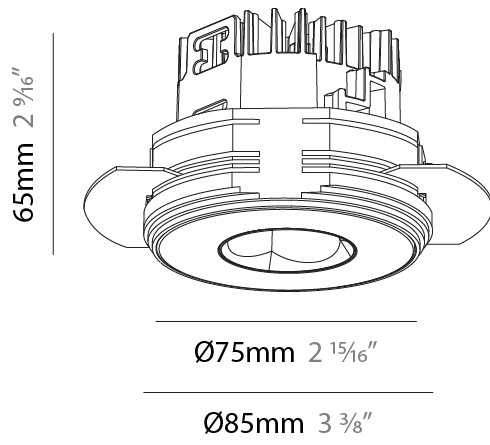

PHYSICAL

Aperture Sizes - Downlights: 1"
Shape: Round
Diameter (mm): 75
Diameter (in): 2 15/16
Height (mm): 65
Height (in): 2 9/16
Ceiling Thickness (mm): 10 / 12.5 / 15 / 25
Ceiling Thickness (in): 3/8 or 1/2 or 9/16 or 1
Min. Recessing Depth (mm): 70
Min. Recessing Depth (in): 2 3/4
Diffuser: Lens Pack - Spread Lens / Linear Spread Lens / Honeycomb Louver
Fixture Finish: SSR / BKV / CWI / CRY / HAB / UFT / ITA / RUA / FTG / MYG / LOD / PUS / FRO / FUP / KIA / POP / BLS / SPG / MEY / GOH / CHC / COM / ABZ / JAG / OBR / MOS / ROR
Fixture Material: Aluminum Die Cast
Cut-out Measurements: 68mm / 2 11/16" Diameter

ELECTRICAL

Lamp Type: LED (Zhaga Standard)
Input Wattage (W): 16
Total Output Wattage (W): 14.6
Dimming: Tri-Mode (Non-Dimming and Phase Dimming (120Vac only) and 0-10V Dimming)
Driver Included: No
Driver Location: Recessed Housing
Driver Type: Constant Current - Universal
Driver Class: Class 2
Input Voltage (V): 120 - 277
Constant Current (MA): 350

LED

Color Temperature (°K): 2700 / 3000 / 3500 / 4000
Max. Delivered Lumen (lm): 1067 / 1150 / 1217 / 1220
Nominal Lumen (lm): 1393 / 1501 / 1589 / 1592
CRI: >90 CRI
Lamp Life (hrs): 50000

OPTICAL

Reflector: 14
Adjustability: Fixed

RATINGS AND CERTIFICATIONS

Certified By: Certified for North American Standards
IP rating: IP20