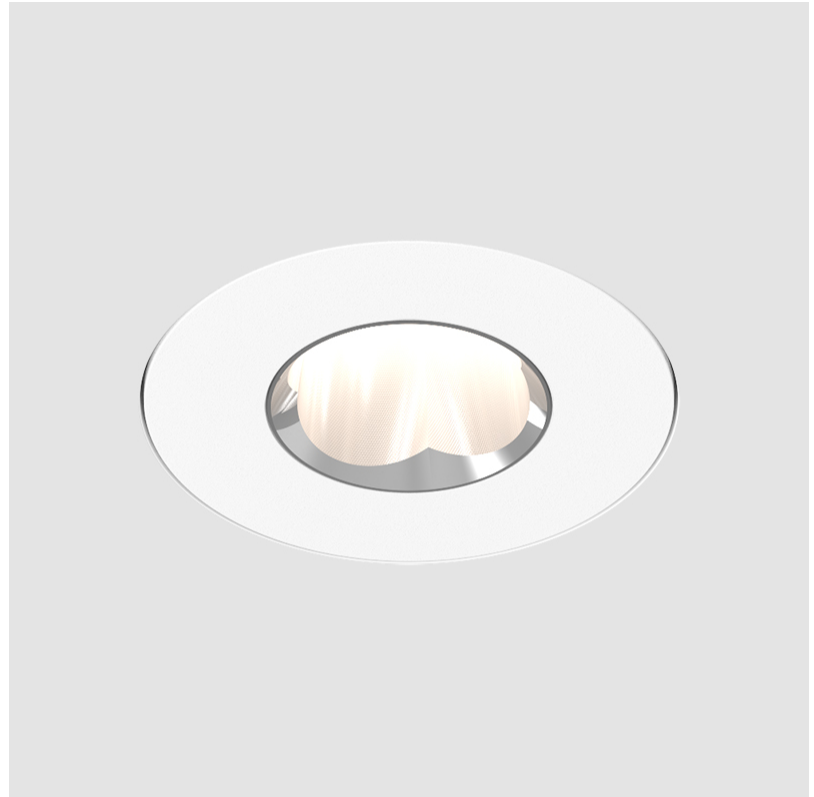

PHYSICAL

Aperture Sizes - Downlights: 1"
Shape: Round
Diameter (mm): 75
Diameter (in): 2 ¹⁵/₁₆
Height (mm): 51
Height (in): 2
Ceiling Thickness (mm): 10 / 12.5 / 15 / 25
Ceiling Thickness (in): 3/8 or 1/2 or 9/16 or 1
Min. Recessing Depth (mm): 55
Min. Recessing Depth (in): 2 ³/₁₆
Diffuser: Lens Pack - Spread Lens / Linear Spread Lens / Honeycomb Louver
Fixture Finish: SSR / BKV / CWI / CRY / HAB / UFT / ITA / RUA / FTG / MYG / LOD / PUS / FRO / FUP / KIA / POP / BLS / SPG / MEY / GOH / CHC / COM / ABZ / JAG / OBR / MOS / ROR
Fixture Material: Aluminum Die Cast
Cut-out Measurements: 86mm / 2 11/16" Diameter

ELECTRICAL

Lamp Type: LED (Zhaga Standard)
Input Wattage (W): 14
Total Output Wattage (W): 12.7
Dimming: Dali Dimming
Driver Included: No
Driver Location: Recessed Housing
Driver Type: Constant Current - Universal (120Vac only for DALI driver)
Driver Class: Class 2
Input Voltage (V): 120 - 277
Constant Current (MA): 700

LED

Color Temperature (°K): 2700-6500 Tunable White
Max. Delivered Lumen (lm): 1240
Nominal Lumen (lm): 1460
CRI: >90 CRI
Lamp Life (hrs): 50000
Special LEDs offerings: Tunable White

OPTICAL

Reflector: 52
Adjustability: Fixed

RATINGS AND CERTIFICATIONS

Certified By: Certified for North American Standards
IP rating: IP20