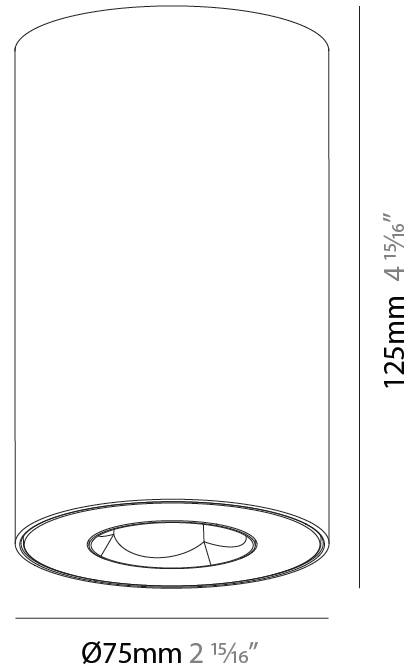

GENERAL

Series: Oiko Pro Round
Partner: Prolicht
Division: Architectural
Installation: Surface
Product Type: Ceiling Surface
Mounting Location: Ceiling
Light Distribution: Downlight

PHYSICAL

Aperture Sizes - Downlights: 1"
Shape: Cylinder
Diameter (mm): 75
Diameter (in): 2 15/16
Height (mm): 125
Height (in): 4 15/16
Weight (kg): 0.452
Fixture Finish: SSR / BKV / CWI / CRY / HAB / UFT / ITA / RUA / FTG / MYG / LOD / PUS / FRO / FUP / KIA / POP / BLS / SPG / MEY / GOH / CHC / COM / ABZ / JAG / OBR / MOS / ROR
Fixture Material: Metal

ELECTRICAL

Lamp Type: LED (Zhaga Standard)
Input Wattage (W): 13
Total Output Wattage (W): 11.8
Dimming: Tri-Mode (Non-Dimming and Phase Dimming (120Vac only) and 0-10V Dimming)
Driver Included: Yes
Driver Location: Integrated
Driver Type: Constant Current - Universal
Driver Class: Class 2
Input Voltage (V): 120 - 277
Constant Current (MA): 350
Upon Request: Remote: 0-10Vdc dimming / Phase dimming 120Vac / Non-dimming 120/277Vac (No Cover Plate)

LED

Color Temperature (°K): 2700 / 3000 / 3500 / 4000
Max. Delivered Lumen (lm): 1218 / 1214 / 1272 / 1283
Nominal Lumen (lm): 1473 / 1468 / 1538 / 1552
CRI: >90 CRI
Lamp Life (hrs): 50000

OPTICAL

Reflector°: 34
Adjustability: Fixed

RATINGS AND CERTIFICATIONS

Certified By: Certified for North American Standards
IP rating: IP20

PROJECT
TYPE
SPECIFIER
QUANTITY
DATE