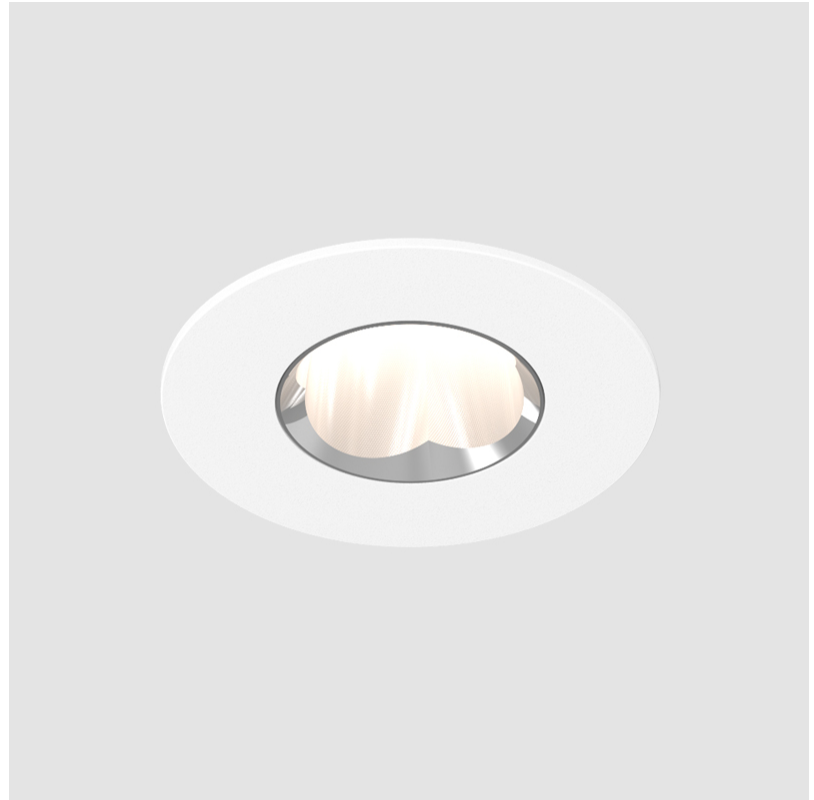

GENERAL

Series: Oiko Pro Round
Subseries: Oiko Pro Round Fixed
Partner: Prolicht
Division: Architectural
Installation: Recessed
Product Type: Downlight
Mounting Location: Ceiling
Light Distribution: Direct

PHYSICAL

Aperture Sizes - Downlights: 1"
Shape: Round
Diameter (mm): 75
Diameter (in): 2 ¹⁵/₁₆
Height (mm): 51
Height (in): 2
Ceiling Thickness (mm): 1 - 25
Ceiling Thickness (in): 1/16 - 1 3/16
Min. Recessing Depth (mm): 55
Min. Recessing Depth (in): 2 ³/₁₆
Diffuser: Lens Pack - Spread Lens / Linear Spread Lens / Honeycomb Louver
Fixture Finish: SSR / BKV / CWI / CRY / HAB / UFT / ITA / RUA / FTG / MYG / LOD / PUS / FRO / FUP / KIA / POP / BLS / SPG / MEY / GOH / CHC / COM / ABZ / JAG / OBR / MOS / ROR
Fixture Material: Aluminum Die Cast
Cut-out Measurements: 68mm / 2 11/16" Diameter

ELECTRICAL

Lamp Type: LED (Zhaga Standard)
Input Wattage (W): 14
Total Output Wattage (W): 12.7
Dimming: Dali Dimming
Driver Included: No
Driver Location: Recessed Housing
Driver Type: Constant Current - Universal (120Vac only for DALI driver)
Driver Class: Class 2
Input Voltage (V): 120 - 277
Constant Current (MA): 700

LED

Color Temperature (°K): 2700-6500 Tunable White
Max. Delivered Lumen (lm): 1240
Nominal Lumen (lm): 1460
CRI: >93 CRI
Lamp Life (hrs): 50000
Special LEDs offerings: Tunable White

OPTICAL

Reflector: 52
Adjustability: Fixed

RATINGS AND CERTIFICATIONS

Certified By: Certified for North American Standards
IP rating: IP20