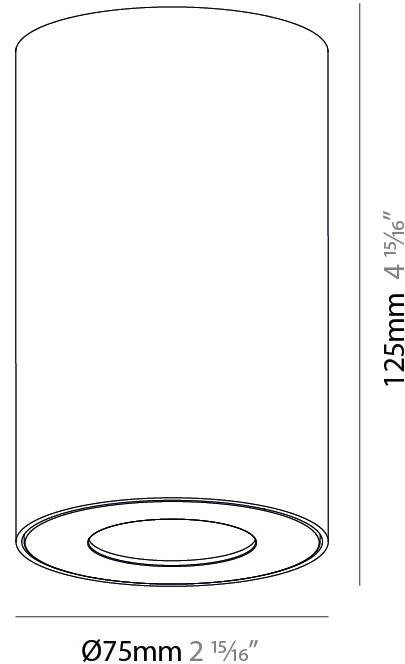

GENERAL

Series: Oiko Pro Round
Partner: Prolicht
Division: Architectural
Installation: Surface
Product Type: Ceiling Surface
Mounting Location: Ceiling
Light Distribution: Downlight

PHYSICAL

Aperture Sizes - Downlights: 1"
Shape: Cylinder
Diameter (mm): 75
Diameter (in): 2 ¹⁵/₁₆
Height (mm): 125
Height (in): 4 ¹⁵/₁₆
Weight (kg): 0.452
Fixture Finish: SSR / BKV / CWI / CRY / HAB / UFT / ITA / RUA / FTG / MYG / LOD / PUS / FRO / FUP / KIA / POP / BLS / SPG / MEY / GOH / CHC / COM / ABZ / JAG / OBR / MOS / ROR
Fixture Material: Metal

ELECTRICAL

Lamp Type: LED (Zhaga Standard)
Input Wattage (W): 14
Total Output Wattage (W): 12.8
Dimming: Non-Dimming / Phase Dimming (120vac Only)
Driver Included: Yes
Driver Location: Integrated
Driver Type: Constant Current - Universal
Driver Class: Class 2
Input Voltage (V): 120 - 277
Constant Current (MA): 350
Upon Request: Remote: 0-10Vdc dimming / Phase dimming 120Vac / Non-dimming 120/277Vac (No Cover Plate)

LED

Color Temperature (°K): 2700 / 3000 / 3500 / 4000
Max. Delivered Lumen (lm): 951 / 1028 / 1088 / 1091
Nominal Lumen (lm): 1246 / 1342 / 1396 / 1424
CRI: >90 CRI
Lamp Life (hrs): 50000

OPTICAL

Reflector°: 14
Adjustability: Fixed

RATINGS AND CERTIFICATIONS

Certified By: Certified for North American Standards
IP rating: IP20