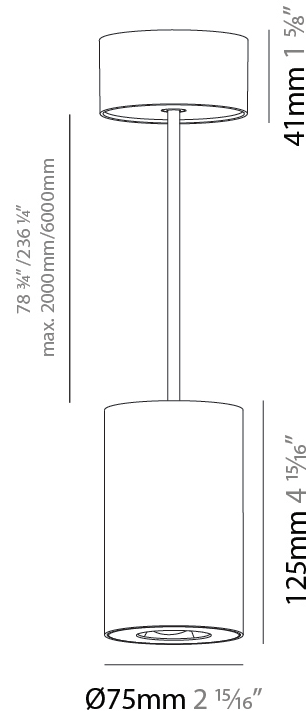

GENERAL

Series: Oiko Pro Round
Partner: Prolicht
Division: Architectural
Installation: Suspension
Product Type: Pendant
Mounting Location: Ceiling
Light Distribution: Direct

PHYSICAL

Shape: Cylinder
Diameter (mm): 75
Diameter (in): 2 ¹⁵/₁₆
Height (mm): 125
Height (in): 4 ¹⁵/₁₆
Weight (kg): 0.769
Fixture Finish: SSR / BKV / CWI / CRY / HAB / UFT / ITA / RUA / FTG / MYG / LOD / PUS / FRO / FUP / KIA / POP / BLS / SPG / MEY / GOH / CHC / COM / ABZ / JAG / OBR / MOS / ROR
Fixture Material: Metal
Cable Details: 2000mm / 6000mm Cable - Options : Transparent, Black, White, Red, Orange

ELECTRICAL

Lamp Type: LED (Zhaga Standard)
Input Wattage (W): 12.9
Dimming: Tri-Mode (Non-Dimming and Phase Dimming (120Vac only) and 0-10V Dimming)
Driver Included: No
Driver Location: Remote
Driver Type: Constant Current - Universal
Driver Class: Class 2
Input Voltage (V): 120 - 277
Constant Current (MA): 350

LED

Color Temperature (°K): 2700 / 3000 / 3500 / 4000
Max. Delivered Lumen (lm): 1293 / 1289 / 1350 / 1362
Nominal Lumen (lm): 1473 / 1468 / 1538 / 1552
CRI: >90 CRI
Lamp Life (hrs): 50000

OPTICAL

Reflector°: 50
Adjustability: Fixed

RATINGS AND CERTIFICATIONS

Certified By: Certified for North American Standards
IP rating: IP20